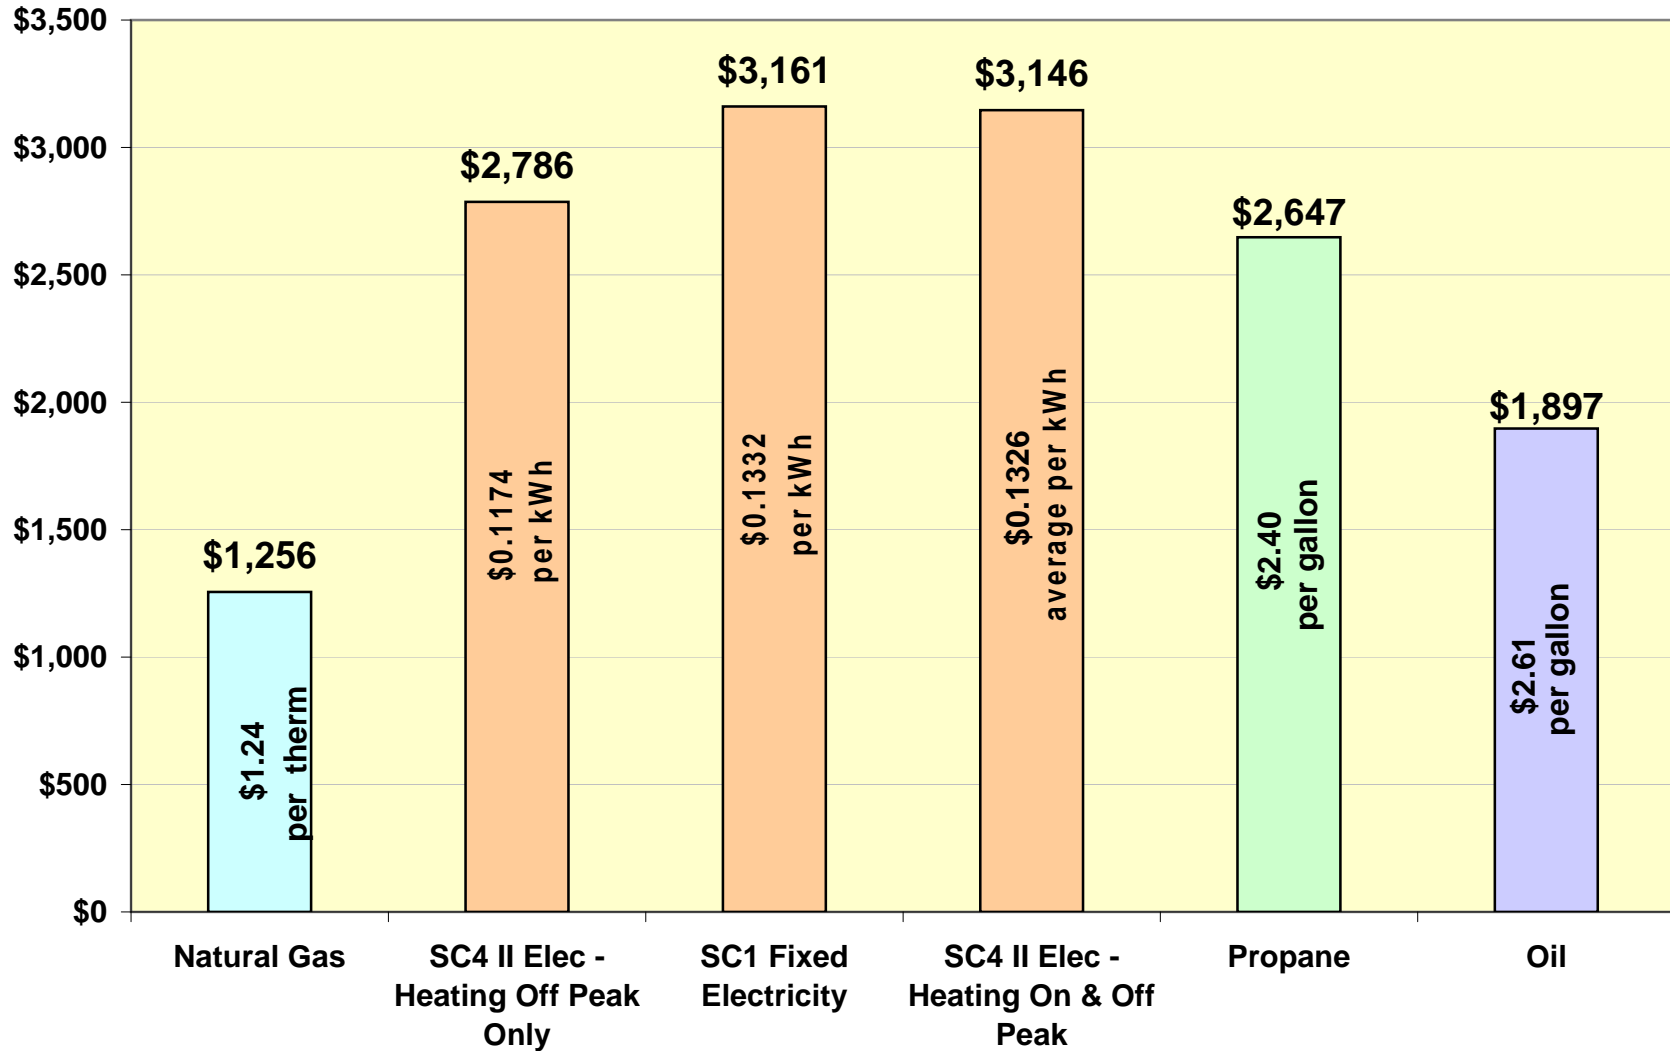

RGE AND Annual residential heat and hot water cost November 2009 Fuel Prices

Natural Gas: 12 month average delivery price plus November 2009 commodity price.

Oil & Propane: NYSEDA October 27, 2009 survey prices for Western Region.

Savings may vary based on actual use.