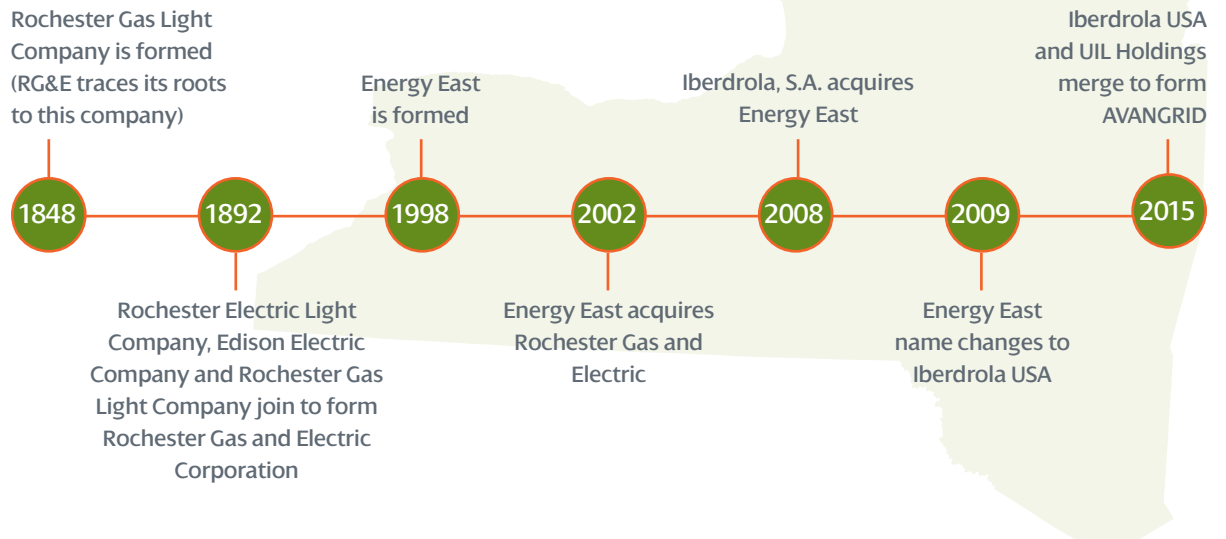

FIGURES

FACTS &

Service Area	2,700 mi² in western NY, around Rochester
Population served	1 million
Electricity Service	9 counties 28 cities and villages 58 towns
Electricity Customers	378,461
Residential	337,036
Non residential	41,585
Miles of Transmission Lines	1,094
Miles of Distribution Lines	8,808
Substations	154
Electricity Delivered	7,016 GWh
Natural Gas Service	9 counties 25 cities and villages 46 towns
Natural Gas Customers	313,043
Residential	289,133
Non residential	23,953
Miles of Transmission Pipeline	105
Miles of Distribution Pipeline	10,592
Natural Gas Delivered	51,465,000 DTh
Employees	726

For more information, call 1.800.743.2110
For media inquiries, call 1.833.MEDIA.55 (633.4255) | rge.com | avangrid.com
Follow us on [Twitter.com/RGandE](https://twitter.com/RGandE) and like us on [Facebook.com/RochGandE](https://facebook.com/RochGandE)