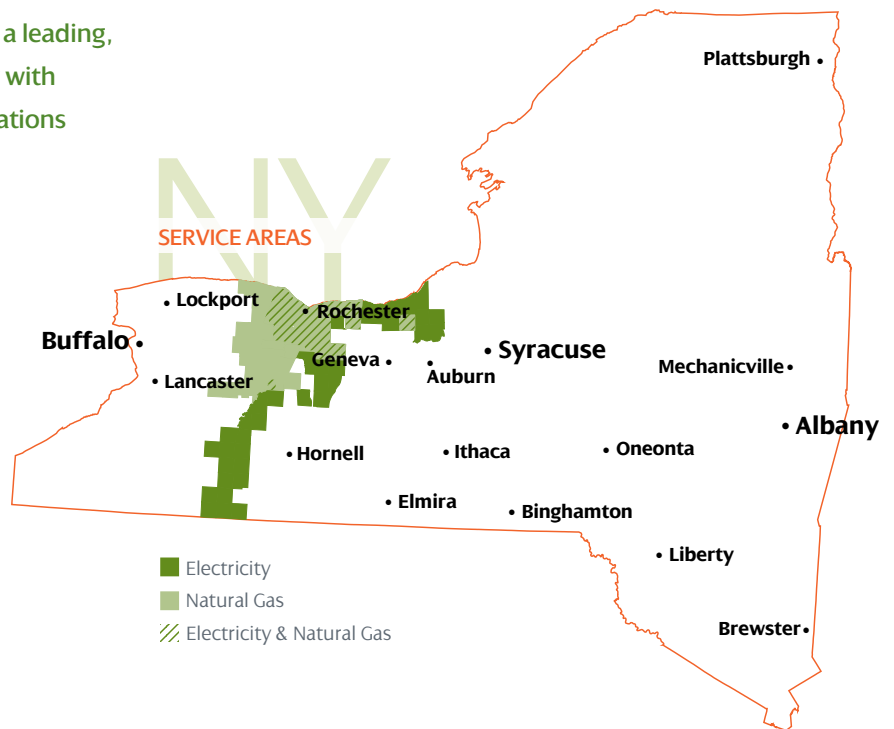

OVERVIEW

COMPANY

RG&E, a subsidiary of AVANGRID Inc. (NYSE:AGR), serves approximately 378,500 electricity customers and 313,000 natural gas customers in a nine-county region in New York surrounding the City of Rochester. RG&E operates approximately 10,600 miles of natural gas distribution and 105 miles of gas transmission pipelines.

AVANGRID, Inc. (NYSE: AGR) is a leading, sustainable energy company with \$31 billion in assets and operations in 24 U.S. states.

AVANGRID'S MISSION

We create sustainable value for our stakeholders by providing reliable service for our customers through the use of environmentally friendly energy sources and innovation, while reducing our corporate carbon footprint, and with a commitment to the well-being of our communities. We aspire to be the preferred U.S. energy company because of our

Follow us on [Twitter.com/RGandE](https://twitter.com/RGandE) and like us on [Facebook.com/RochGandE](https://facebook.com/RochGandE)

FIGURES

FACTS &

Service Area	2,700 mi ² in western NY, around Rochester
Population served	1 million
Electricity Service	9 counties 28 cities and villages 58 towns
Electricity Customers	378,461
Residential	337,036
Non residential	41,585
Miles of Transmission Lines	1,094
Miles of Distribution Lines	8,808
Substations	154
Electricity Delivered	7,016 GWh
Natural Gas Service	9 counties 25 cities and villages 46 towns
Natural Gas Customers	313,043
Residential	289,133
Non residential	23,953
Miles of Transmission Pipeline	105
Miles of Distribution Pipeline	10,592
Natural Gas Delivered	51,465,000 DTh
Employees	726